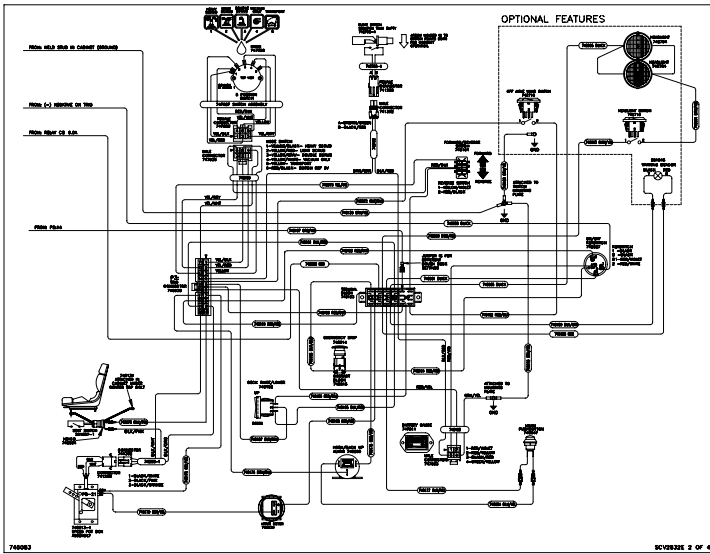

P & I MANUAL PAGES
SCV 2832E

D SIZE