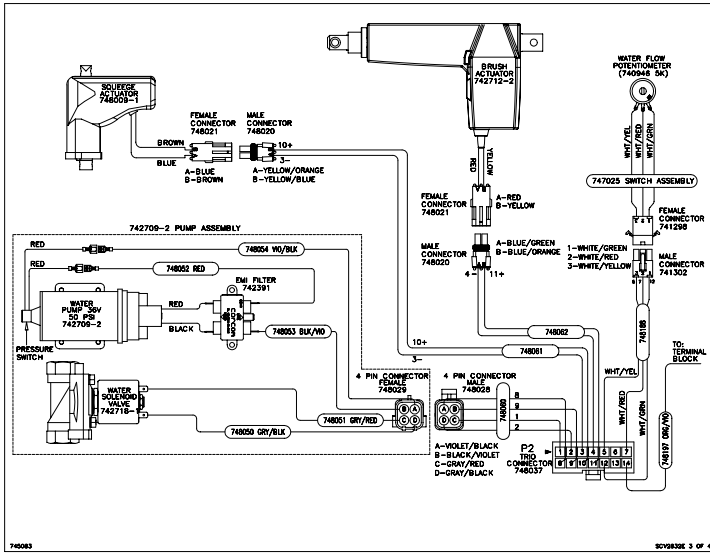

P & I MANUAL PAGES
SCV 2832E

D SIZE