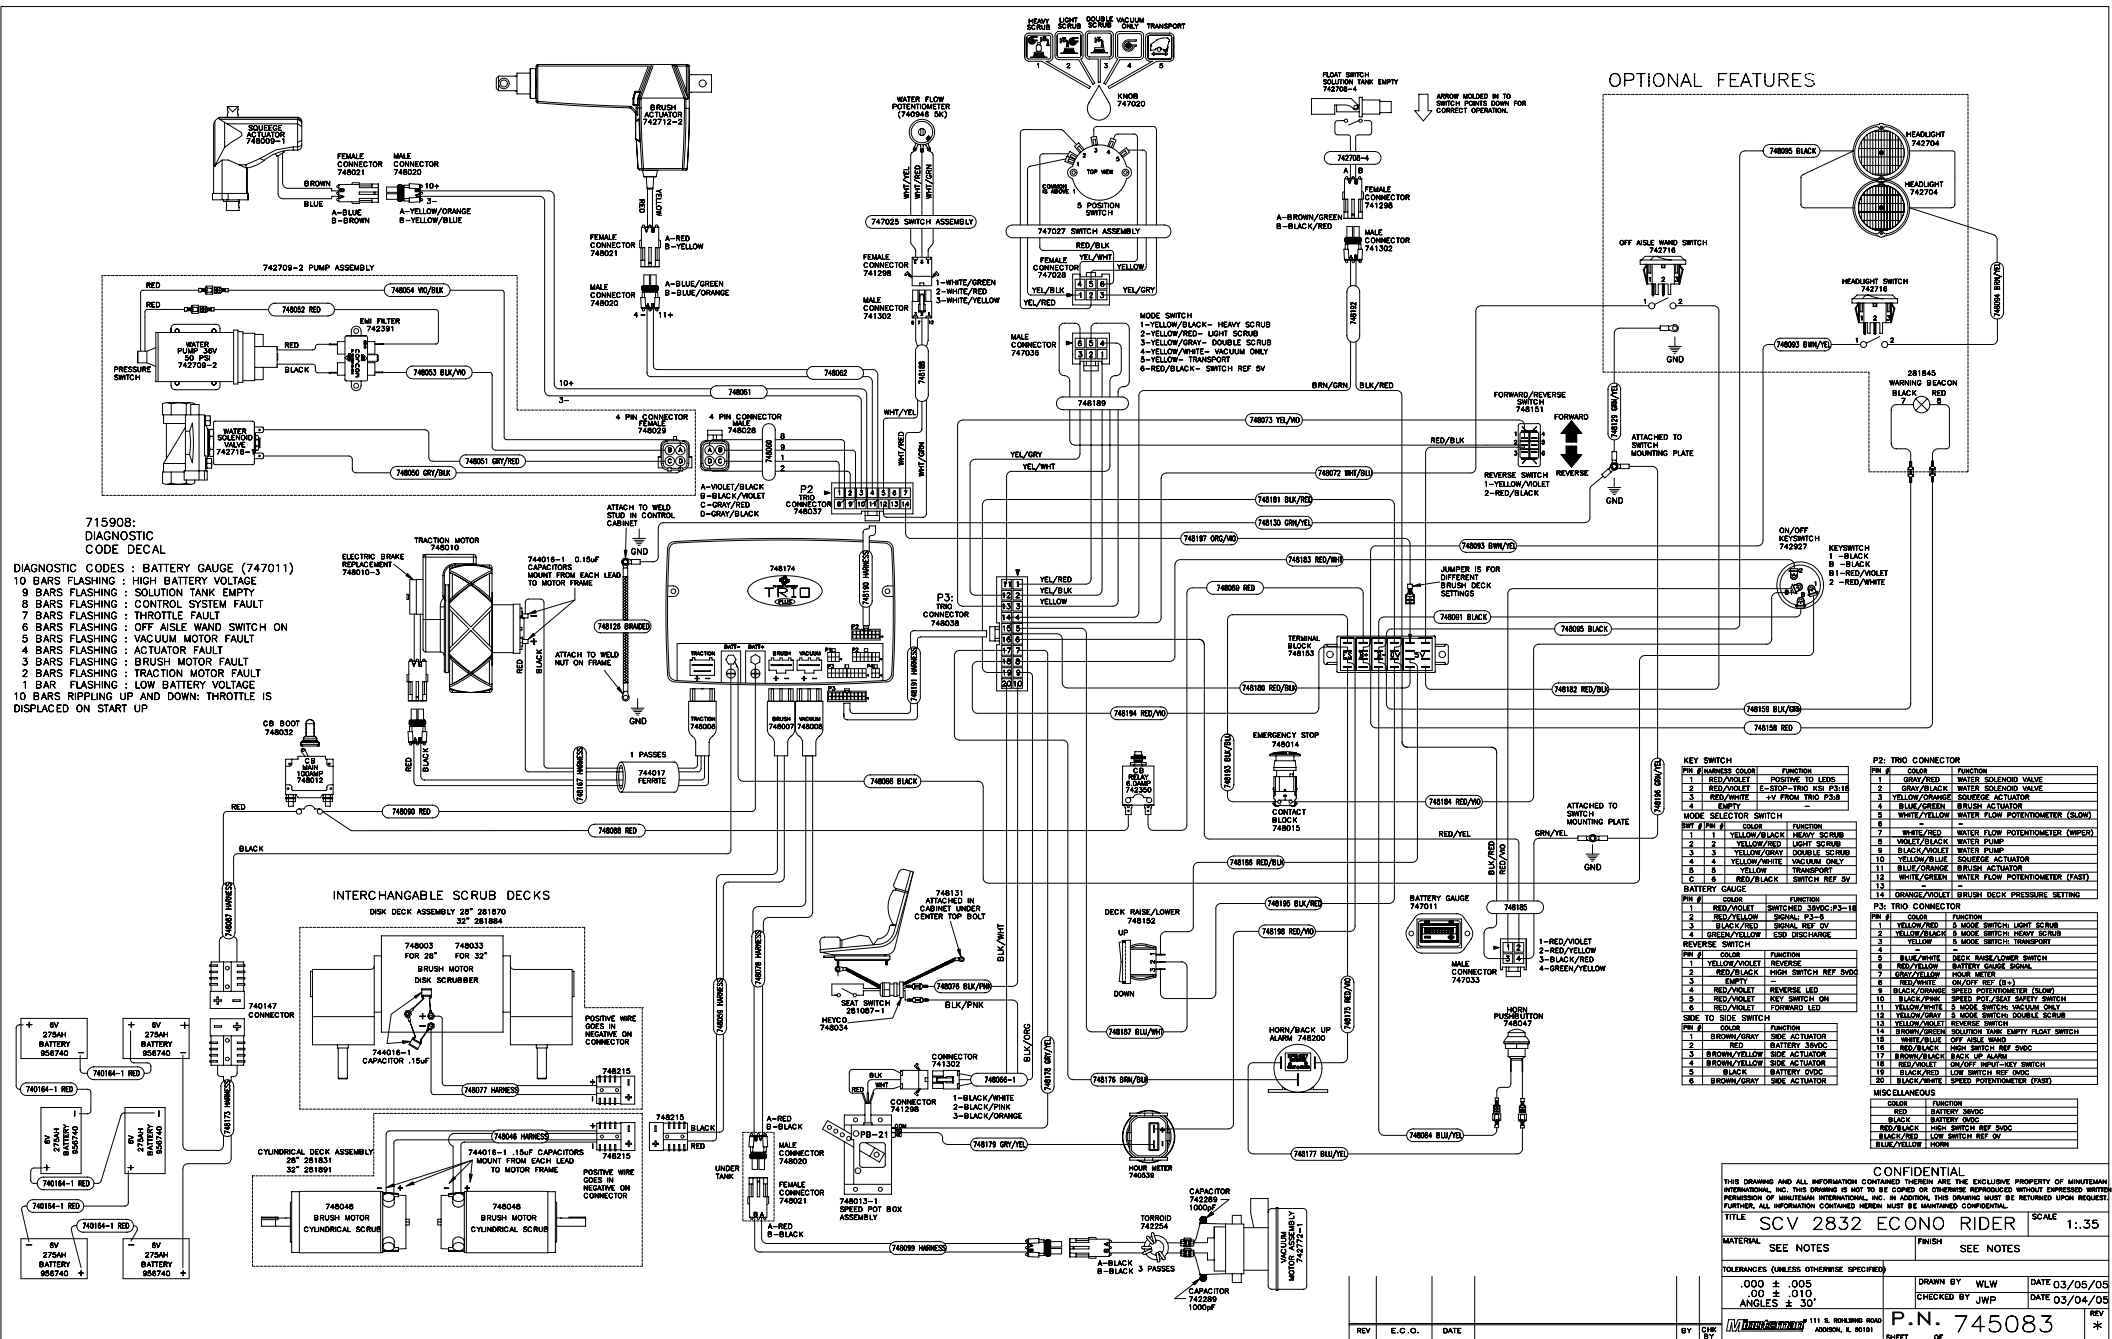

P & I MANUAL PAGES
SCV 2832E

D SIZE