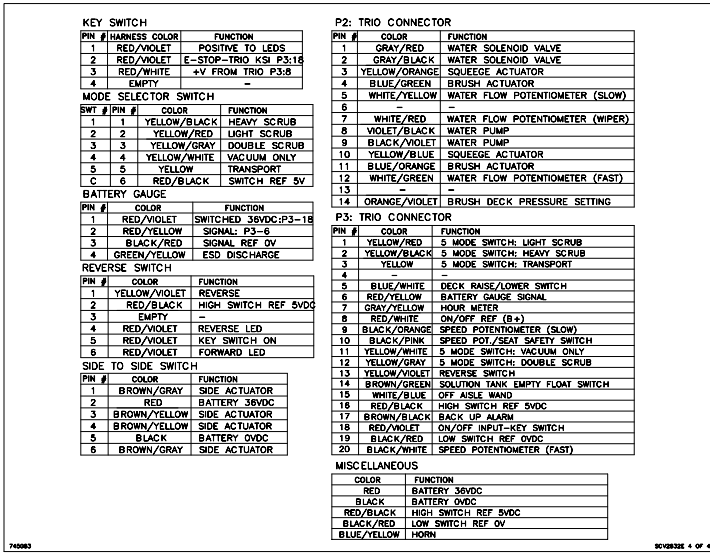

P & I MANUAL PAGES
SCV 2832E

D SIZE