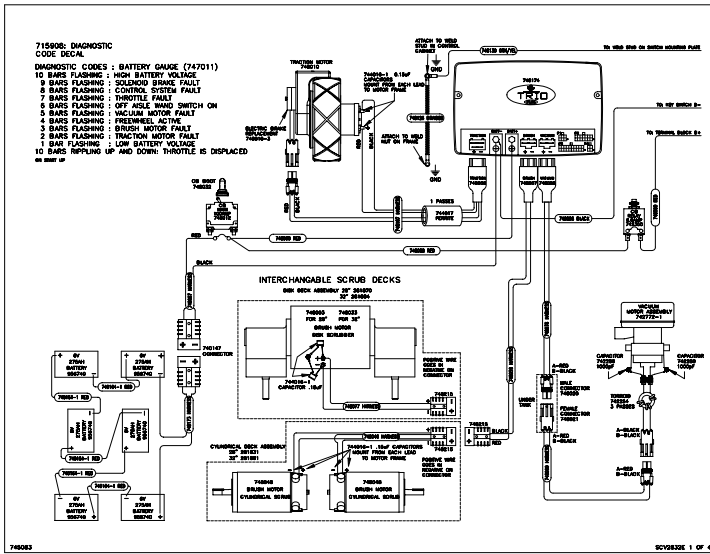

P & I MANUAL PAGES
SCV 2832E

D SIZE